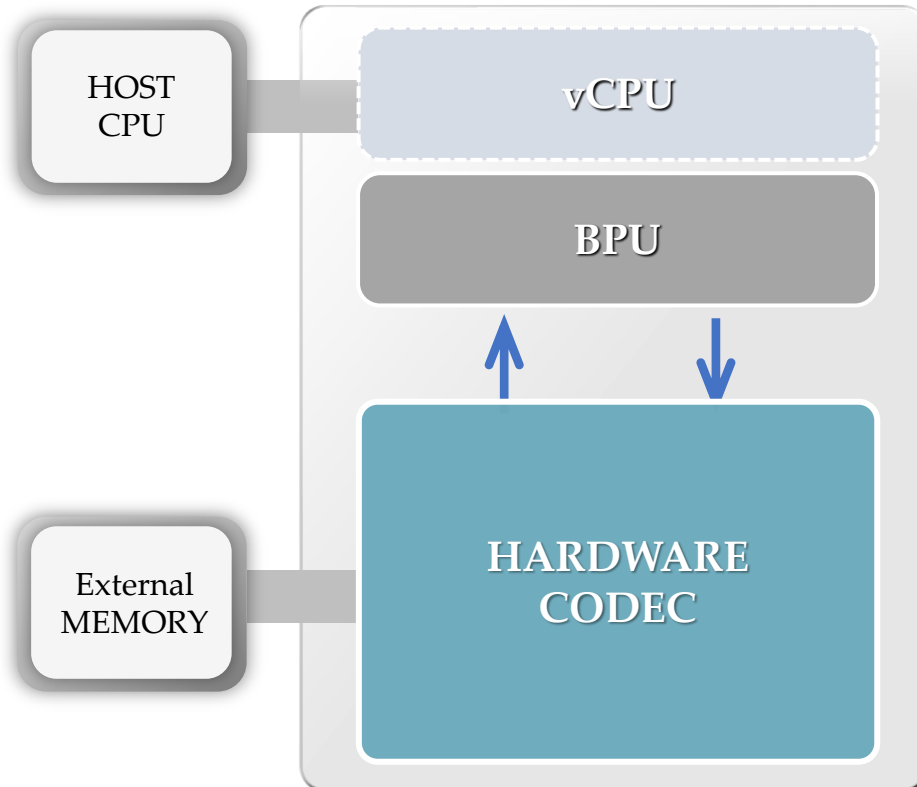

Video Codec Encoder Decoder

Architecture: Video Codec

Hardware Acceleration and Software Programmability Coexist

Gives Decent Flexibility

- Error handling
- Field-patchable
- Supports multi-core (v-core)

Promises High Performance

- Small silicon area
- Low power consumption
- Guaranteed performance
- Low memory bandwidth requirement

Take Advantages of High Performance and Decent Flexibility

IP LINE-UP: Video Codec

Extensive catalog of a vast range of video codec cores with high performance and acceleration while offering exceptional low external memory bandwidth and less power consumption.

IP Name	Codec Type	No. of Cores		Type		Video Standards					Bit Depth		Pic Type		Feature	Resolution/Frame Rate (28nm@500MHz, otherwise noted)
		Single	Dual	Encode	Decode	HEVC	H.264	VP9	AV1	AVS2	8-bit	8-/10-bit	I/P	I/P/B		
WAVE541C	Codec		☐	•		•	•					•		•	•	4Kp 120, 8Kp30 8Kp60 (12nm or higher)
WAVE541	Encoder		☐	•	•	•	•					•		•	•	
WAVE537	Decoder		☐		•	•	•	•	•	•		•		•	•	
WAVE520C	Codec	☐		•		•						•		•	•	4Kp60
WAVE521C	Codec	☐		•	•	•	•					•		•	•	4Kp60
WAVE521CL	Codec	☐		•		•	•				•		•	•	•	
WAVE521	Encoder	☐		•		•	•					•		•	•	
WAVE521L	Encoder	☐		•		•	•				•		•	•	•	
WAVE520	Encoder	☐		•		•						•		•	•	
WAVE517	Decoder	☐			•	•	•	•	•	•		•		•	•	
WAVE515	Decoder	☐			•	•		•	•	•		•		•	•	4Kp60
WAVE512	Decoder	☐			•	•		•				•		•	•	
WAVE511	Decoder	☐			•	•	•					•		•	•	
WAVE510	Decoder	☐			•	•						•		•	•	
WAVE510A	Decoder	☐			•				•			•		•	•	